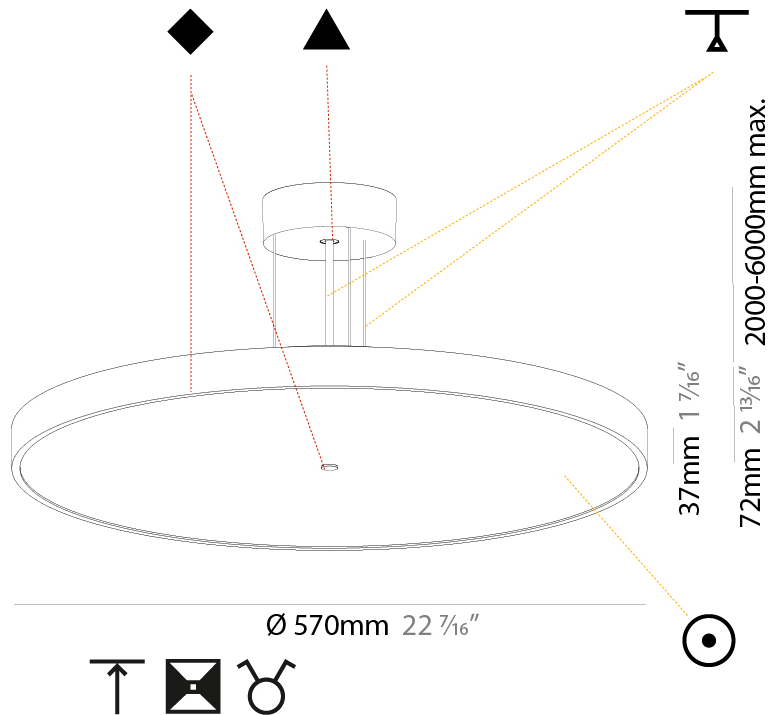

GENERAL

Series: Sign Diva
Subseries: Sign Diva
Brand: Prolicht
Division: Architectural
Mounting Type: Suspension
Mounting Location: Ceiling
Subcategory: Pendant

PHYSICAL

Shape: Round
Diameter (mm): 570
Diameter (in): 22 7/16
Height (mm): 72
Height (in): 2 13/16
Max. Overall Height (mm): 6072
Max. Overall Height (in): 239 7/16
Light Distribution: Direct / Indirect
Weight (kg): 8.548
Weight (lbs): 18.85
Diffuser: PMMA - Opal / Micro-Prism / Sparkling Secret / Vintage Industrial with Shine Ring
Fixture Finish: SSR / BKV / CWI / CRY / HAB / UFT / ITA / RUA / FTG / MYG / LOD / PUS / FRO / FUP / KIA / POP / BLS / SPG / MEY / GOH / GUM / CHC / COM / ABZ / JAG / OBR / MOS / ROR
Fixture Material: Extruded Aluminum / Steel
Cable Details: 2000mm or 6000mm Transparent Cable

ELECTRICAL

Lamp Type: LED (Zhaga Standard)
Input Wattage (W): 80.3
Total Output Wattage (W): 53 / 18
Dimming: Tri-Mode (Non-Dimming and Phase Dimming (120Vac only) and 0-10V Dimming)
Driver Included: Yes
Driver Location: Integrated
Driver Type: Constant Current - Universal
Driver Class: Class 2
Input Voltage (V): 120 - 277
Constant Current (MA): 350

LED

Color Temperature (°K): 2700 / 3000 / 3500 / 4000
Max. Delivered Lumen (lm): 6110 / 7650 / 7801 / 7960
CRI: >90 CRI
Lamp Life (hrs): 50000

OPTICAL

RATINGS AND CERTIFICATIONS

Certified By: Certified for North American Standards
IP rating: IP20

PROJECT _____
TYPE _____
SPECIFIER _____
QUANTITY _____
DATE _____

A