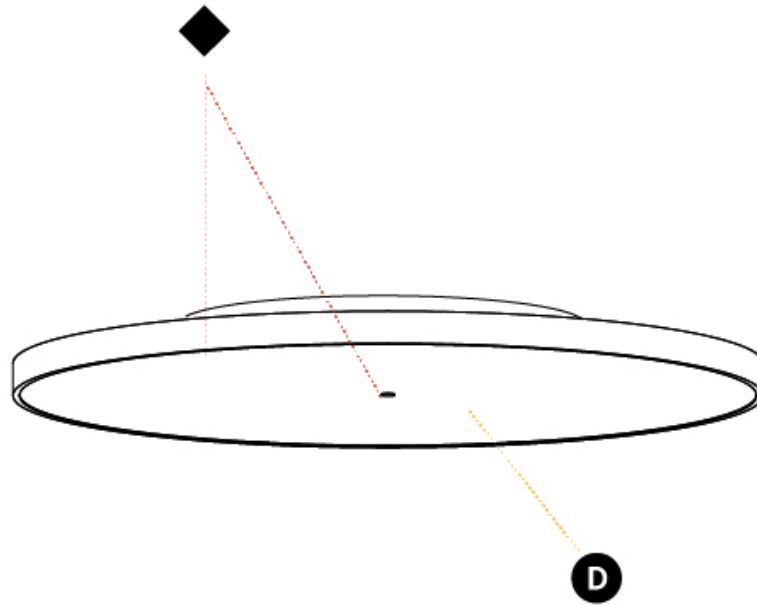

A3D093-

PROJECT	_____
TYPE	_____
SPECIFIER	_____
QUANTITY	_____
DATE	_____